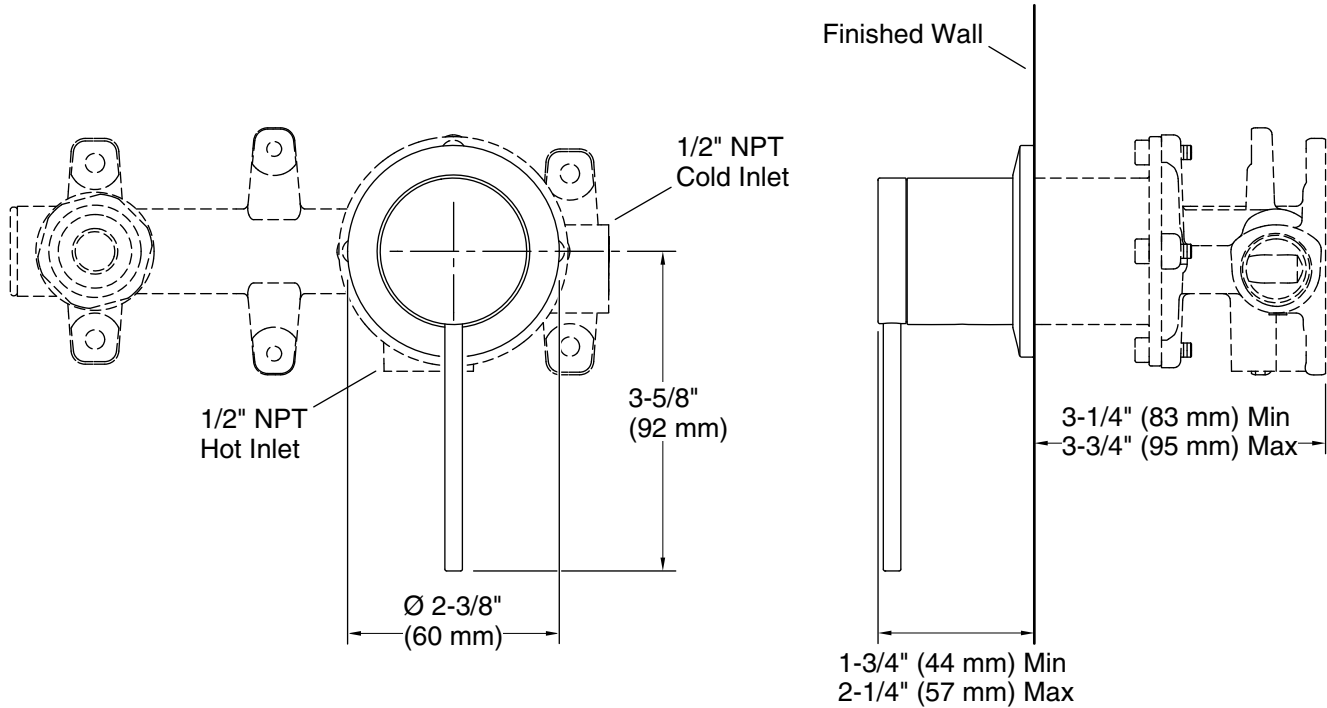

### Included Components

Additional Components:  
Single-Control Wall-Mount Valve

ADA CSA B651 OBC

### Technical Information

All product dimensions are nominal.

Valve body: Cast brass

Drain included: No